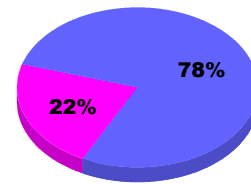

YTD Status Quo Clubs 2012-2013

Status Quo Clubs Compared to Status Quo Members

Legend: Status Quo Clubs (Cyan), Total Status Quo Members (Green)

MEMBERSHIP

**Membership Results
2012-2013**

**Membership
2011-2012**

Month	Net Memb Goal	Actual New Memb	Actual Dropped Memb	Gain/Loss of Memb	Gain/Loss of Memb
Jul/Aug/Sep		21	-37	-16	-4
Totals		21	-37	-16	-4

Membership Results 2012-2013

Goal, New, Dropped, Gain/Loss

Legend: Goal (Cyan), Actual (Green), Dropped (Yellow), Gain Loss (Magenta)

Comparison of Membership Gain/Loss

Current Year Compared to the Previous Year

Legend: Current Year (Cyan), Previous Year (Green)

Gender Comparison 2012-2013

Jul/Aug/Sep

Legend: Male (Blue), Female (Magenta)